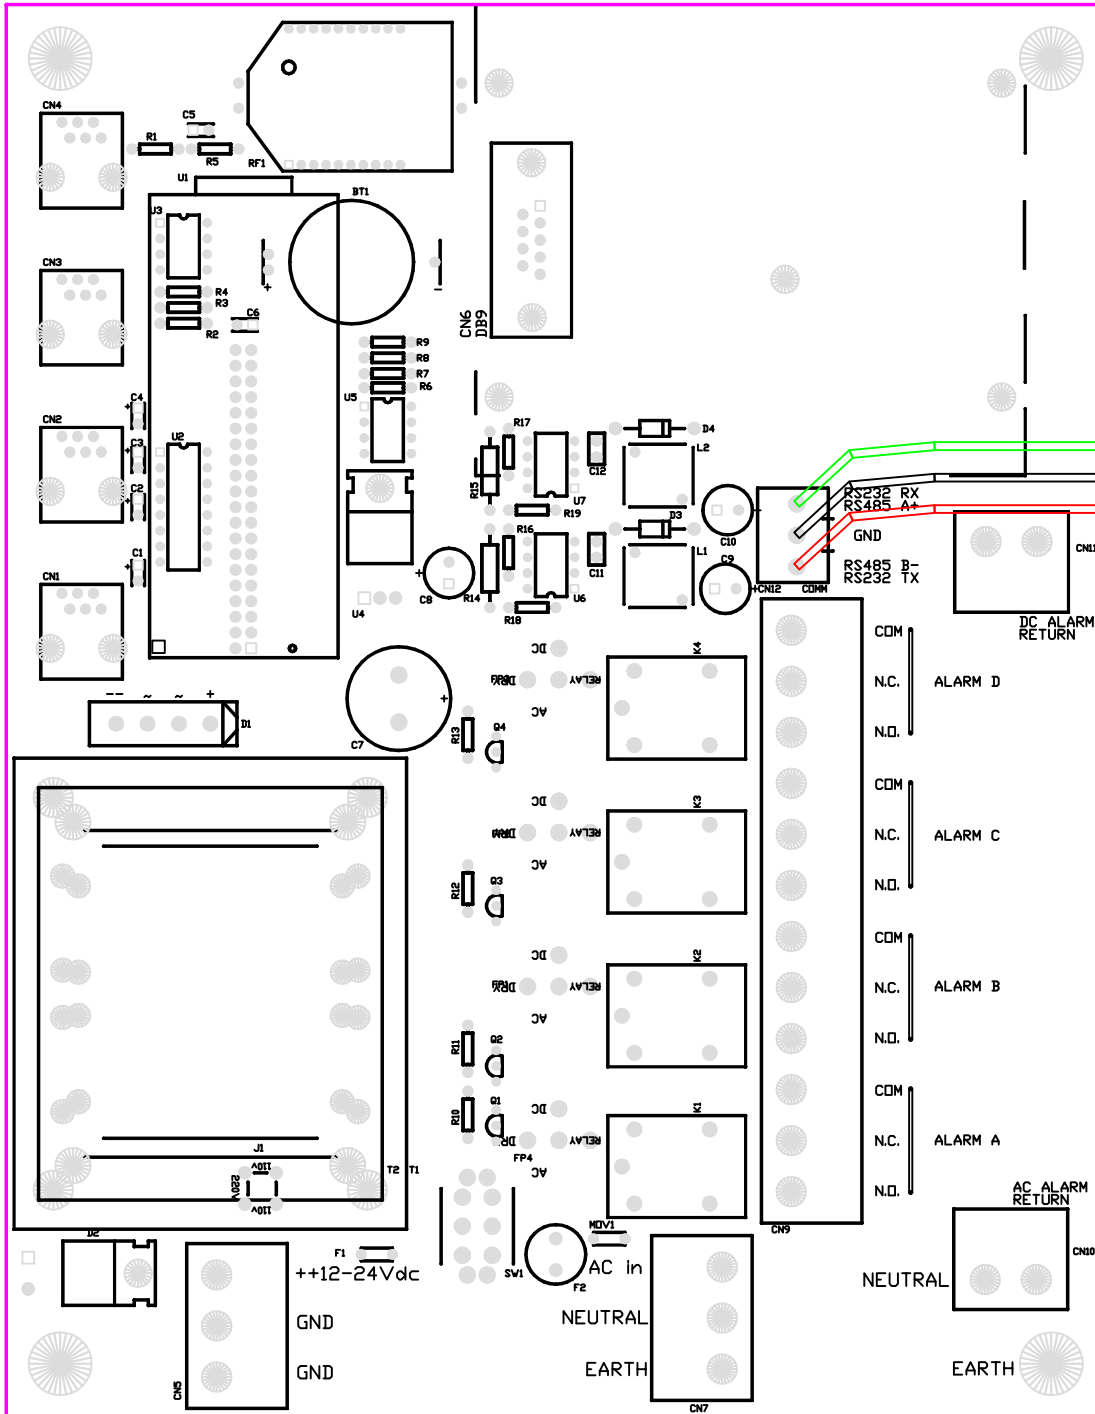

REDLINE 8 CHANNEL MONITOR

Serial Cable
 RS232 RX to ROC TX
 GND to ROC GND
 RS232 TX to ROC RX

REDLINE MODBUS MONITOR
 Baud rate is 19200.
 Config: 8 N 1
 Flow control: None.